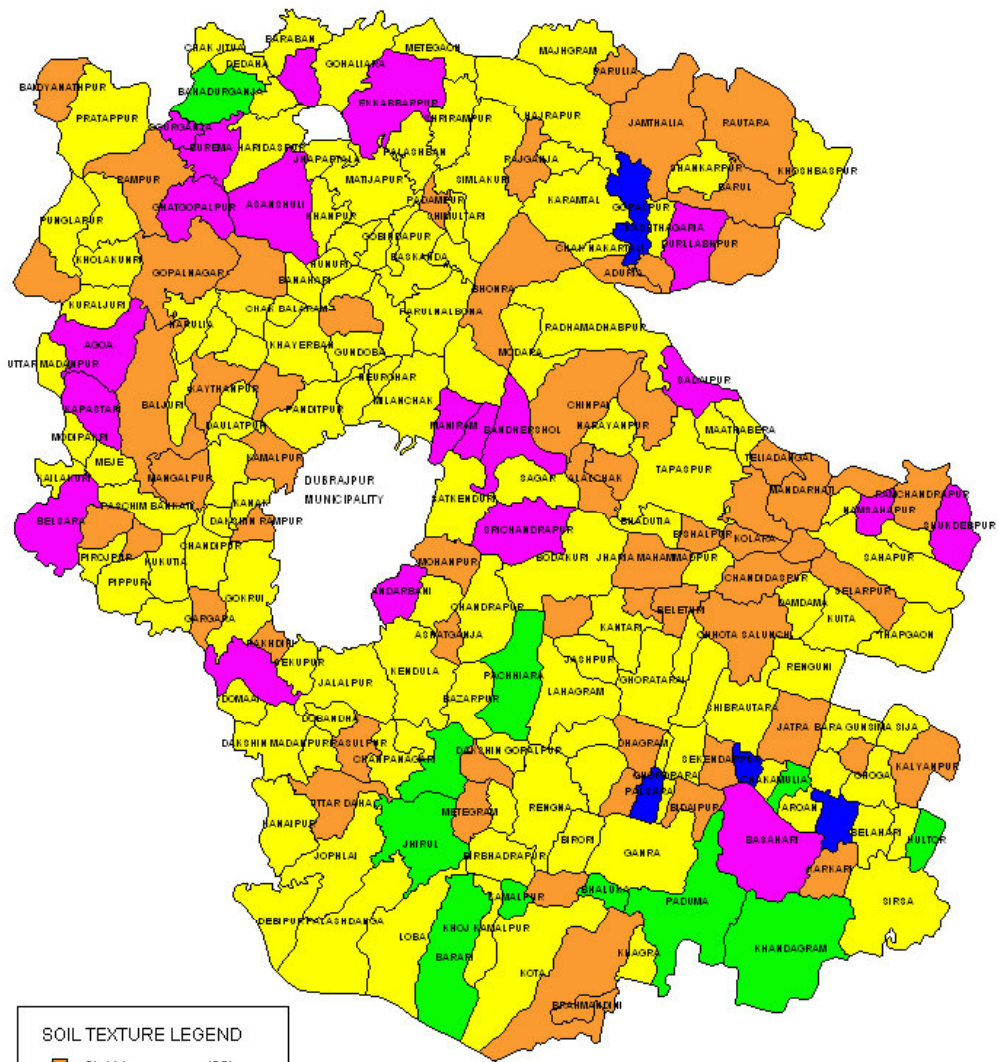

DUBRAJPUR BLOCK SOIL TEXTURE MAP

SOIL TEXTURE LEGEND	
■	CLAY (62)
■	CLAY LOAM (11)
■	LOAM (4)
■	SANDY (22)
■	SANDY LOAM (130)

Prepared by : NIC Birbhum District Centre