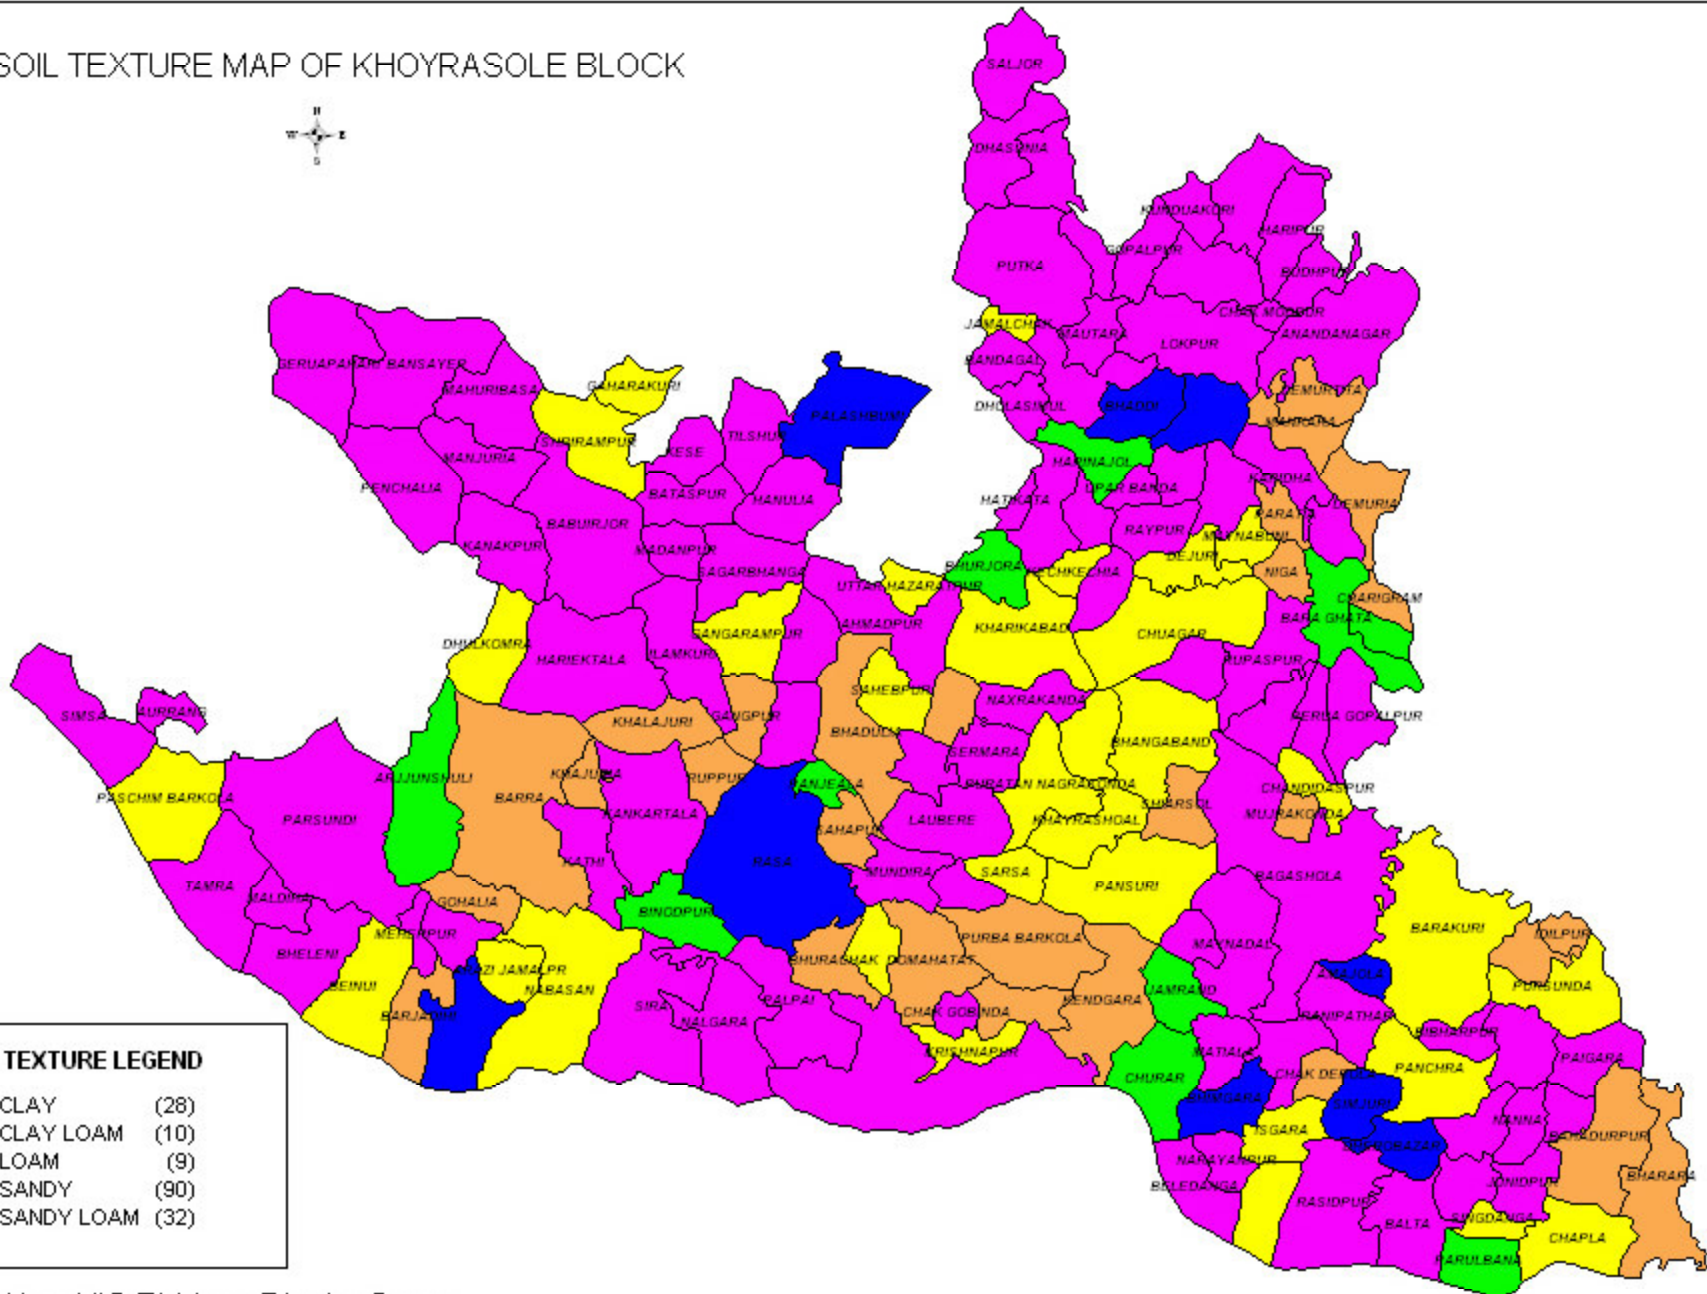

# SOIL TEXTURE MAP OF KHOYRASOLE BLOCK

**SOIL TEXTURE LEGEND**

<span style="color: orange;">■</span>	CLAY	(28)
<span style="color: green;">■</span>	CLAY LOAM	(10)
<span style="color: blue;">■</span>	LOAM	(9)
<span style="color: pink;">■</span>	SANDY	(90)
<span style="color: yellow;">■</span>	SANDY LOAM	(32)

Prepared by : NIC Birbhum District Centre