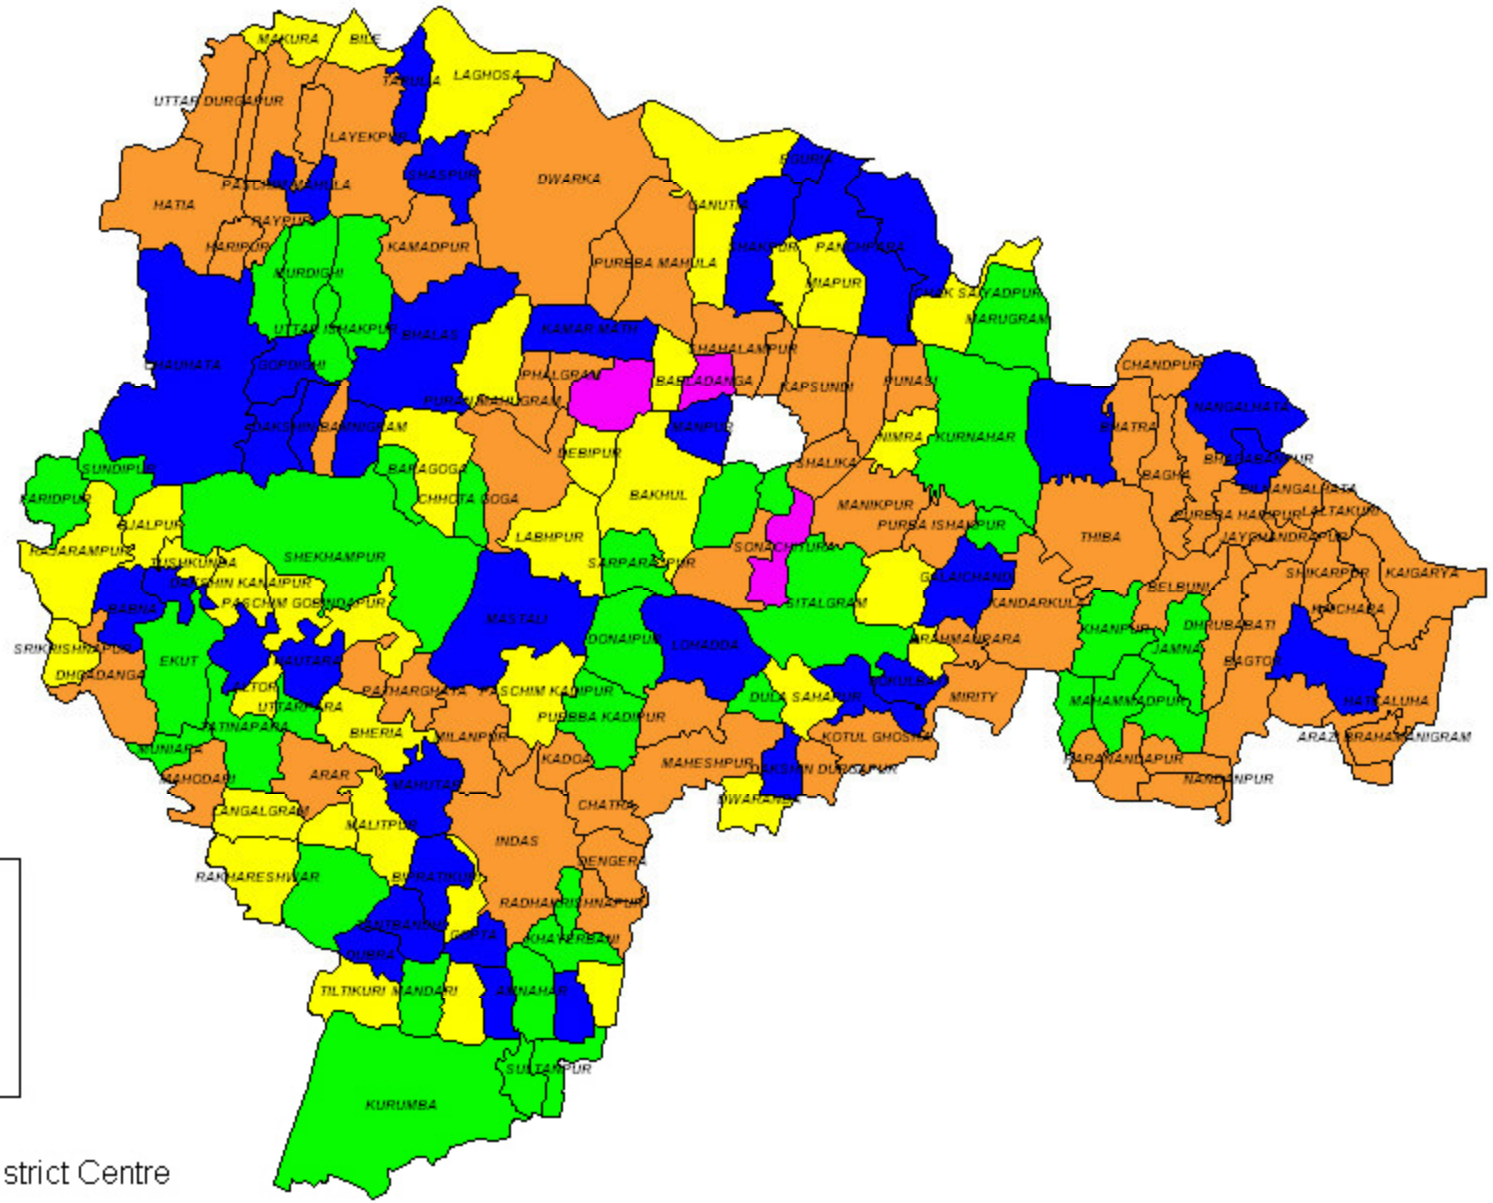

# SOIL TEXTURE MAP OF LABPUR BLOCK

## SOIL TEXTURE LEGEND

- CLAY (67)
- CLAY LOAM (36)
- LOAM (36)
- SANDY (3)
- SANDY LOAM (36)

Prepared by : NIC Birbhum District Centre