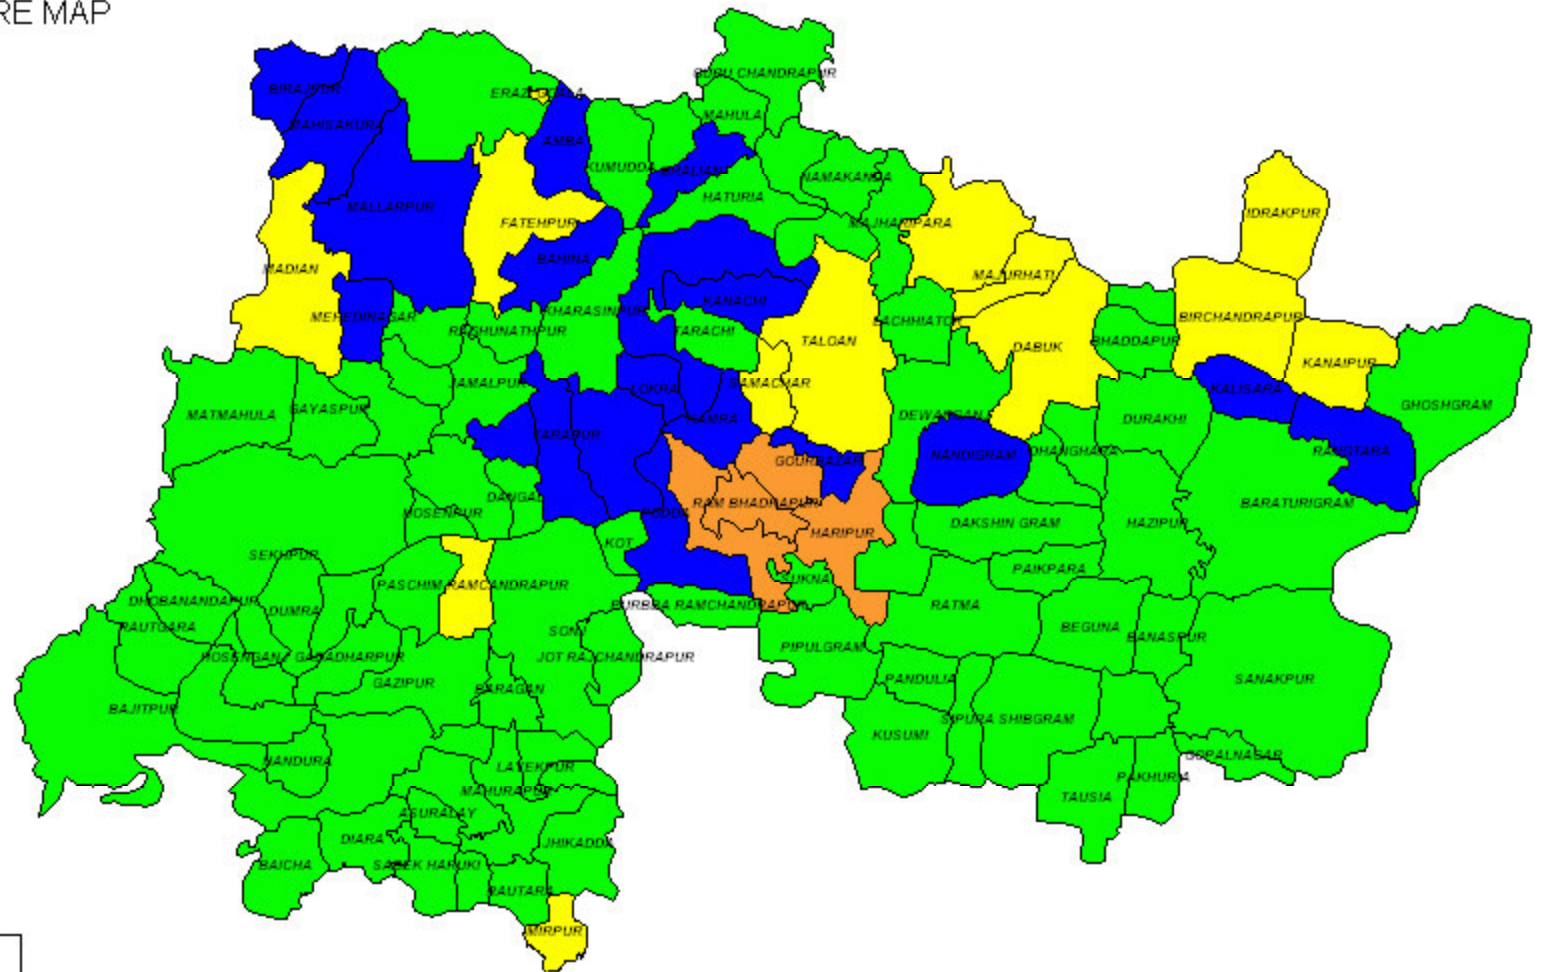

MAYURESWAR - I BLOCK

SOIL TEXTURE MAP

SOIL TEXTURE LEGEND	
■	CLAY (4)
■	CLAY LOAM (78)
■	LOAM (19)
■	SANDY LOAM (13)

Prepared by : NIC Birbhum District Centre