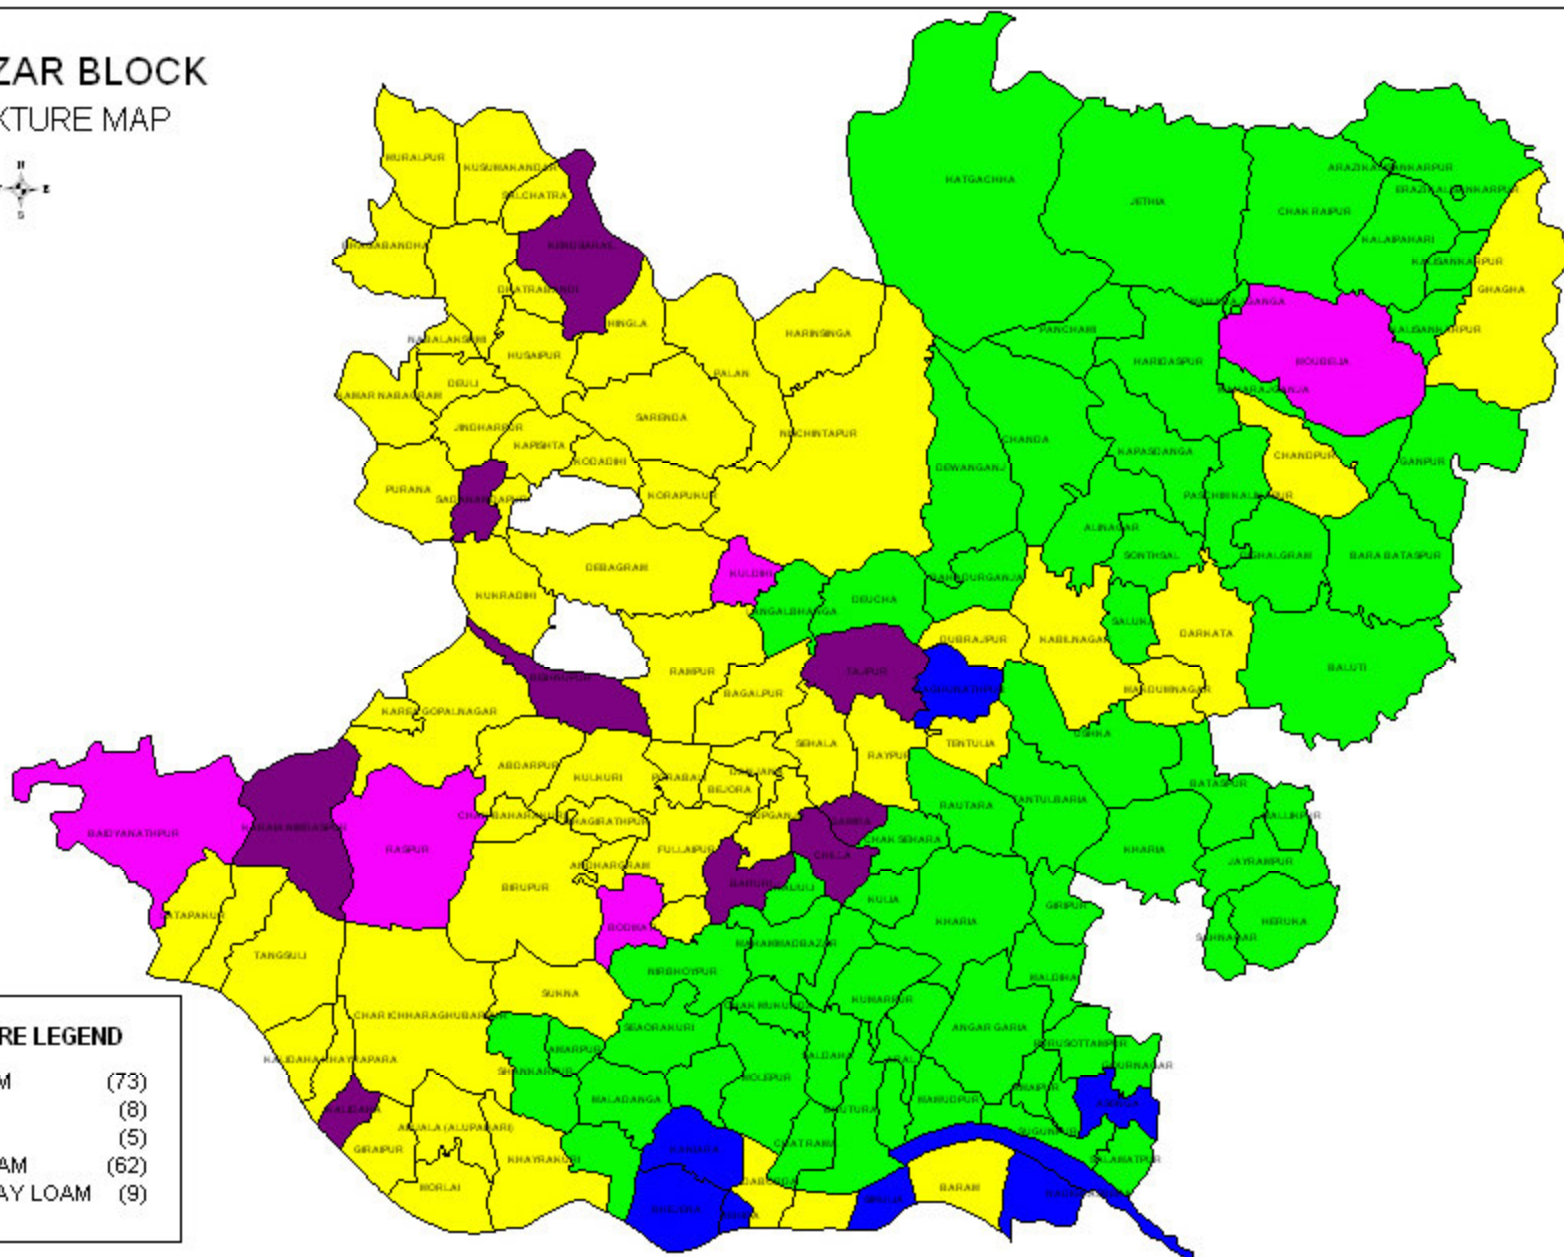

MD. BAZAR BLOCK

SOIL TEXTURE MAP

SOIL TEXTURE LEGEND

■	CLAY LOAM	(73)
■	LOAM	(8)
■	SANDY	(5)
■	SANDY LOAM	(62)
■	SANDY CLAY LOAM	(9)

Prepared by : NIC Birbhum District Centre