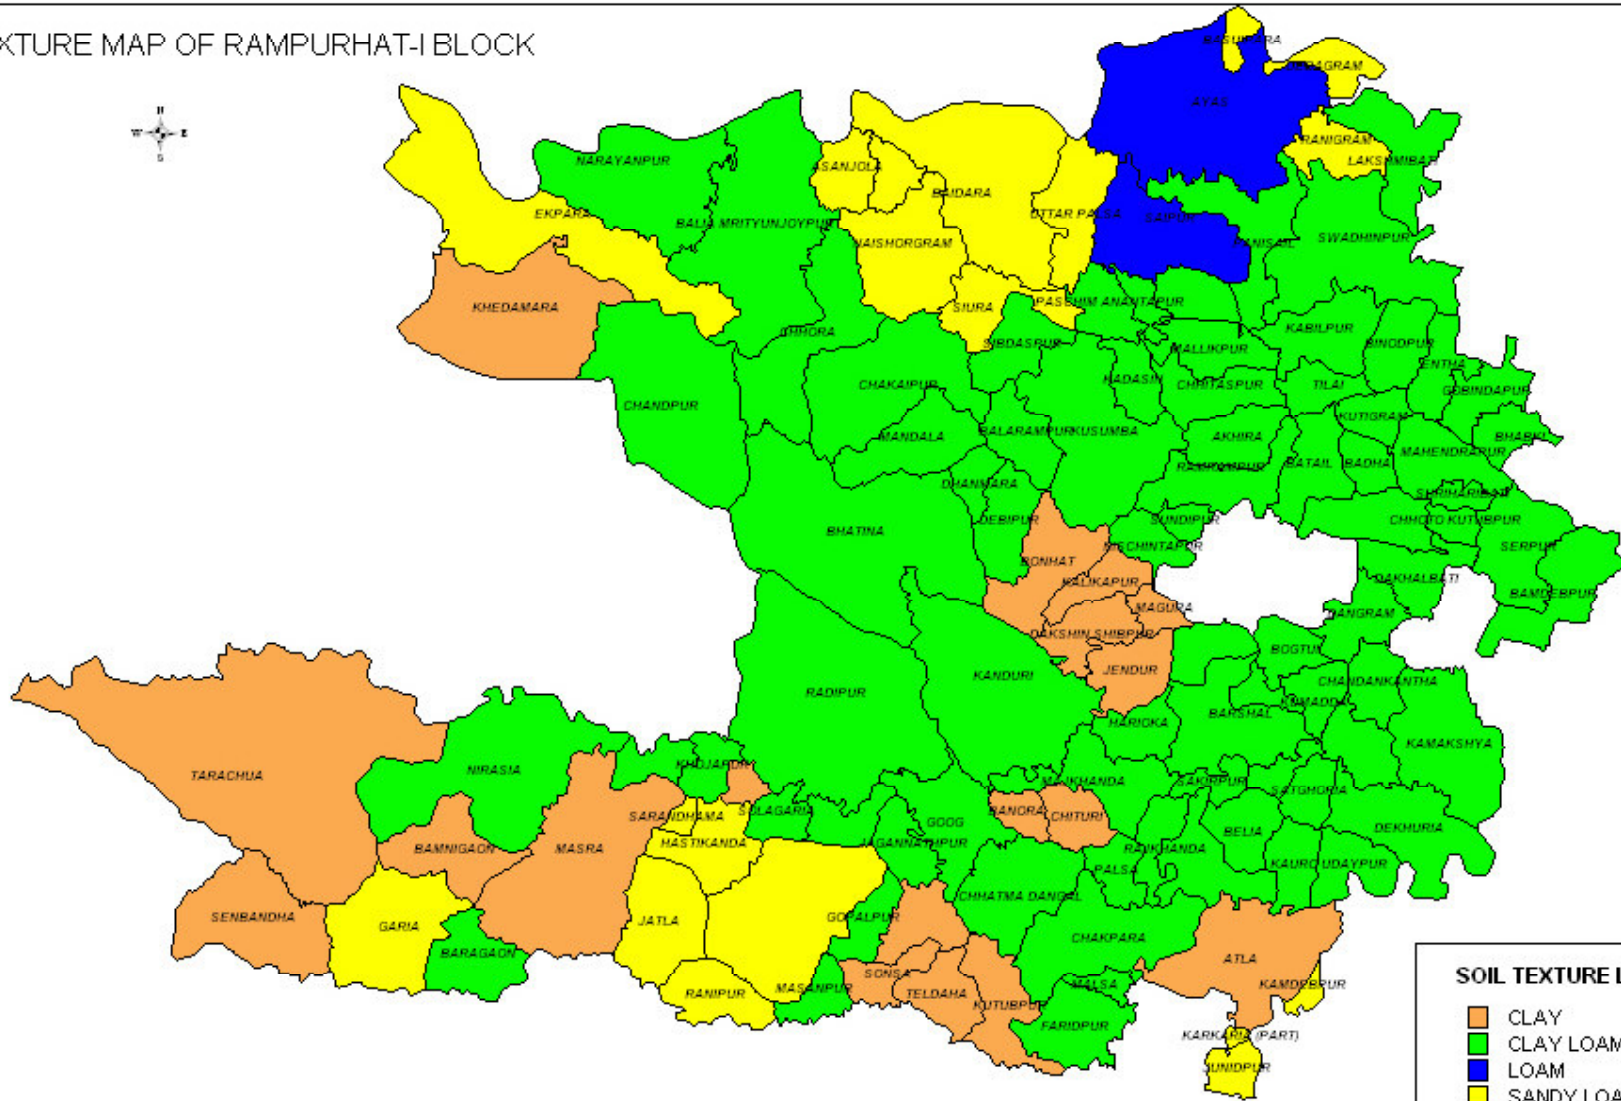

# SOIL TEXTURE MAP OF RAMPURHAT-I BLOCK

SOIL TEXTURE LEGEND	
Orange	CLAY (18)
Green	CLAY LOAM (78)
Blue	LOAM (2)
Yellow	SANDY LOAM (19)

Prepared by : NIC Birbhum District Centre