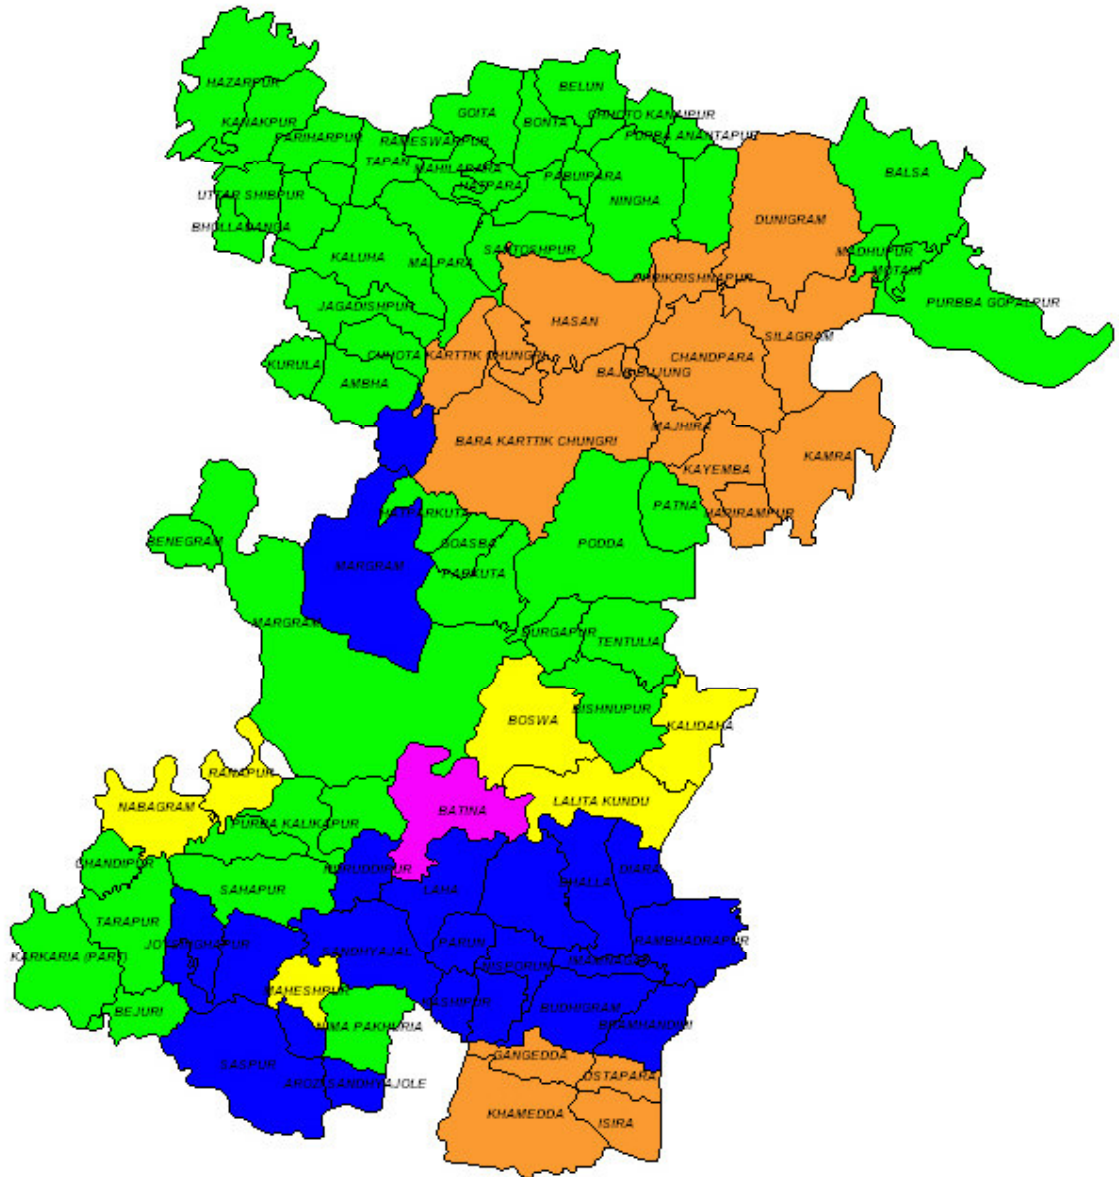

SOIL TEXTURE MAP OF RAMPURHAT-II BLOCK

SOIL TEXTURE LEGEND	
Orange	CLAY (17)
Green	CLAY LOAM (52)
Blue	LOAM (22)
Pink	SANDY (1)
Yellow	SANDY LOAM (6)

Prepared by : NIC Birbhum District Centre