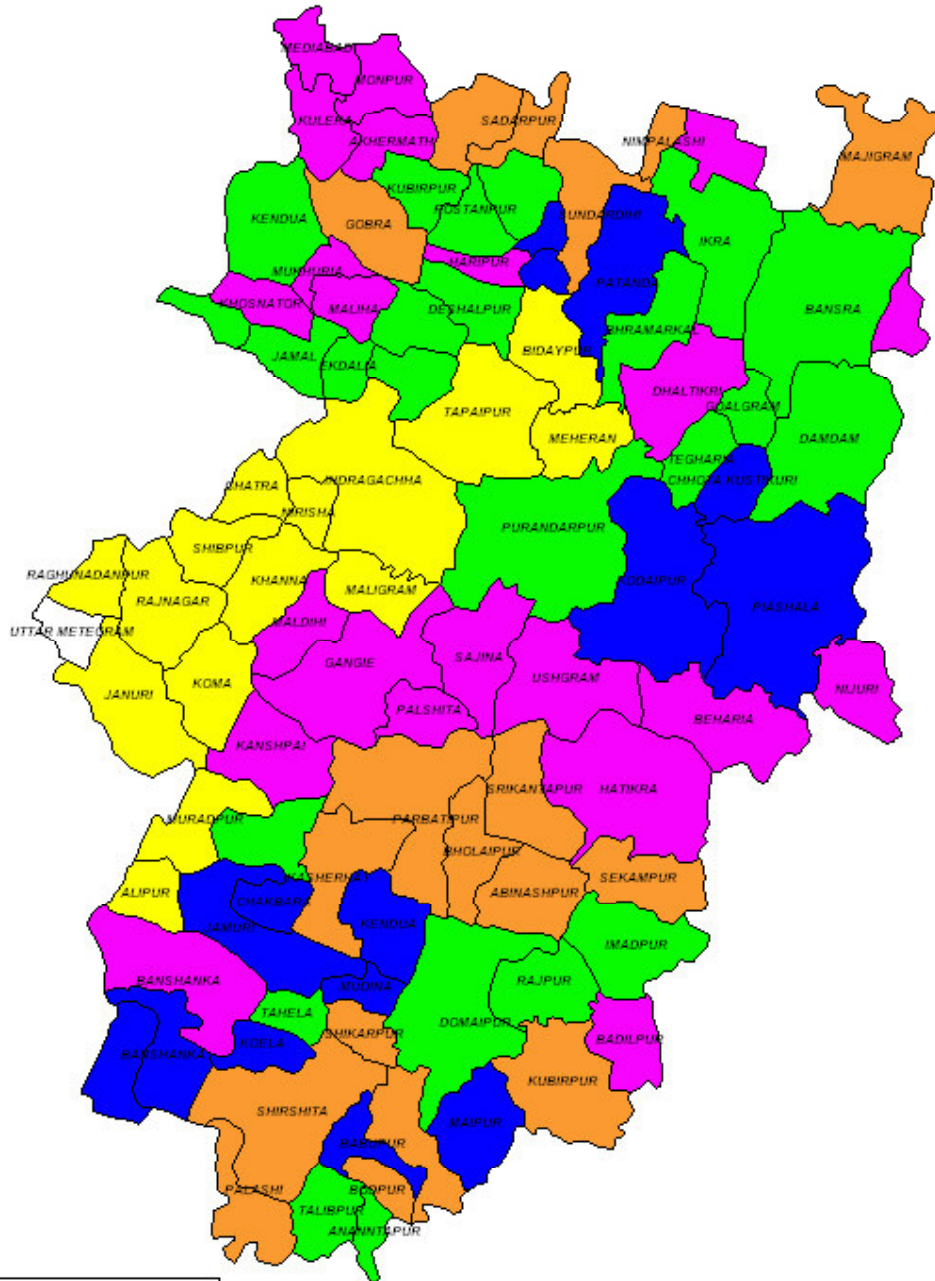

SOIL TEXTURE MAP OF SURI-II BLOCK

SOIL TEXTURE LEGEND	
■	CLAY (18)
■	CLAY LOAM (26)
■	LOAM (15)
■	SANDY (22)
■	SANDY LOAM (15)

Prepared by : NIC Birbhum District Centre