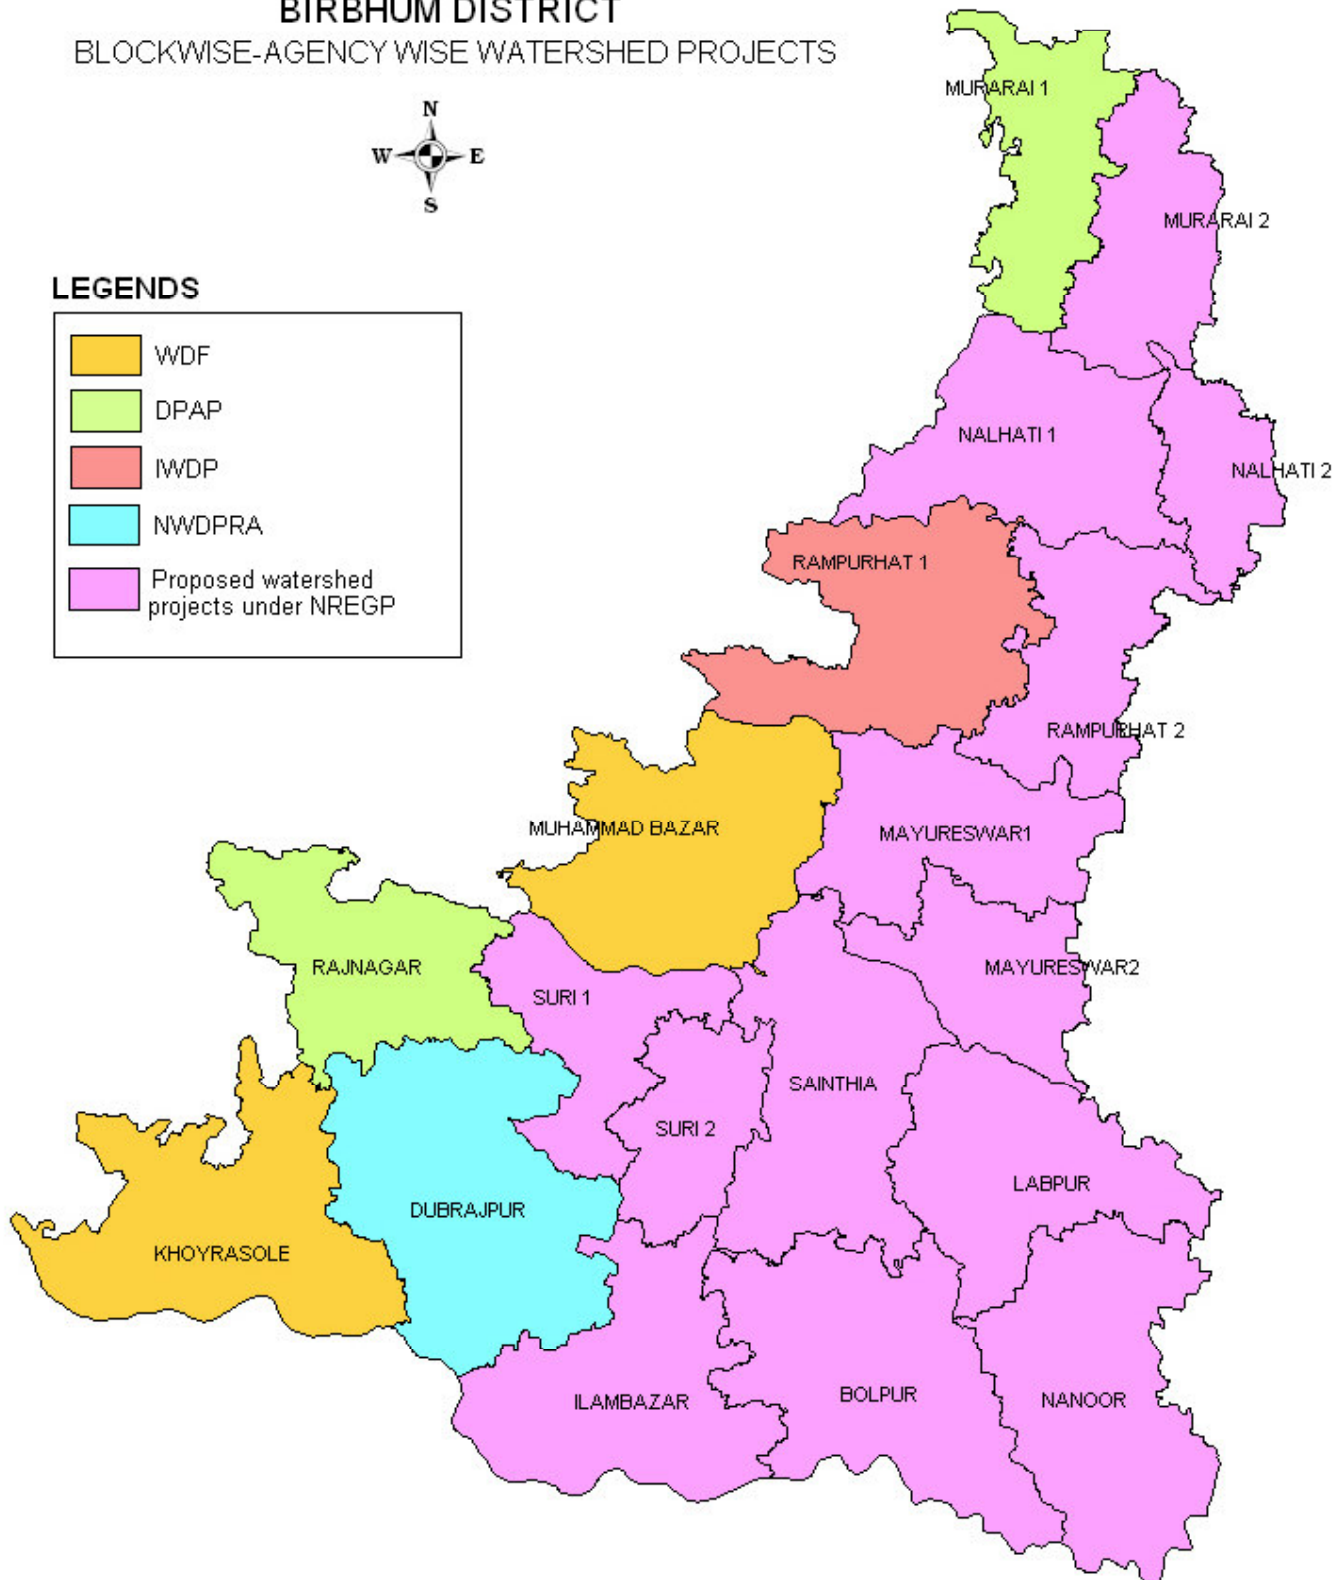

BIRBHUM DISTRICT

BLOCKWISE-AGENCY WISE WATERSHED PROJECTS

LEGENDS

	WDF
	DPAP
	IWDP
	NWDPRA
	Proposed watershed projects under NREGP

Data Source : DPRDO, Birbhum

Prepared By : NIC Birbhum District Centre

Date of Print : January, 2006.